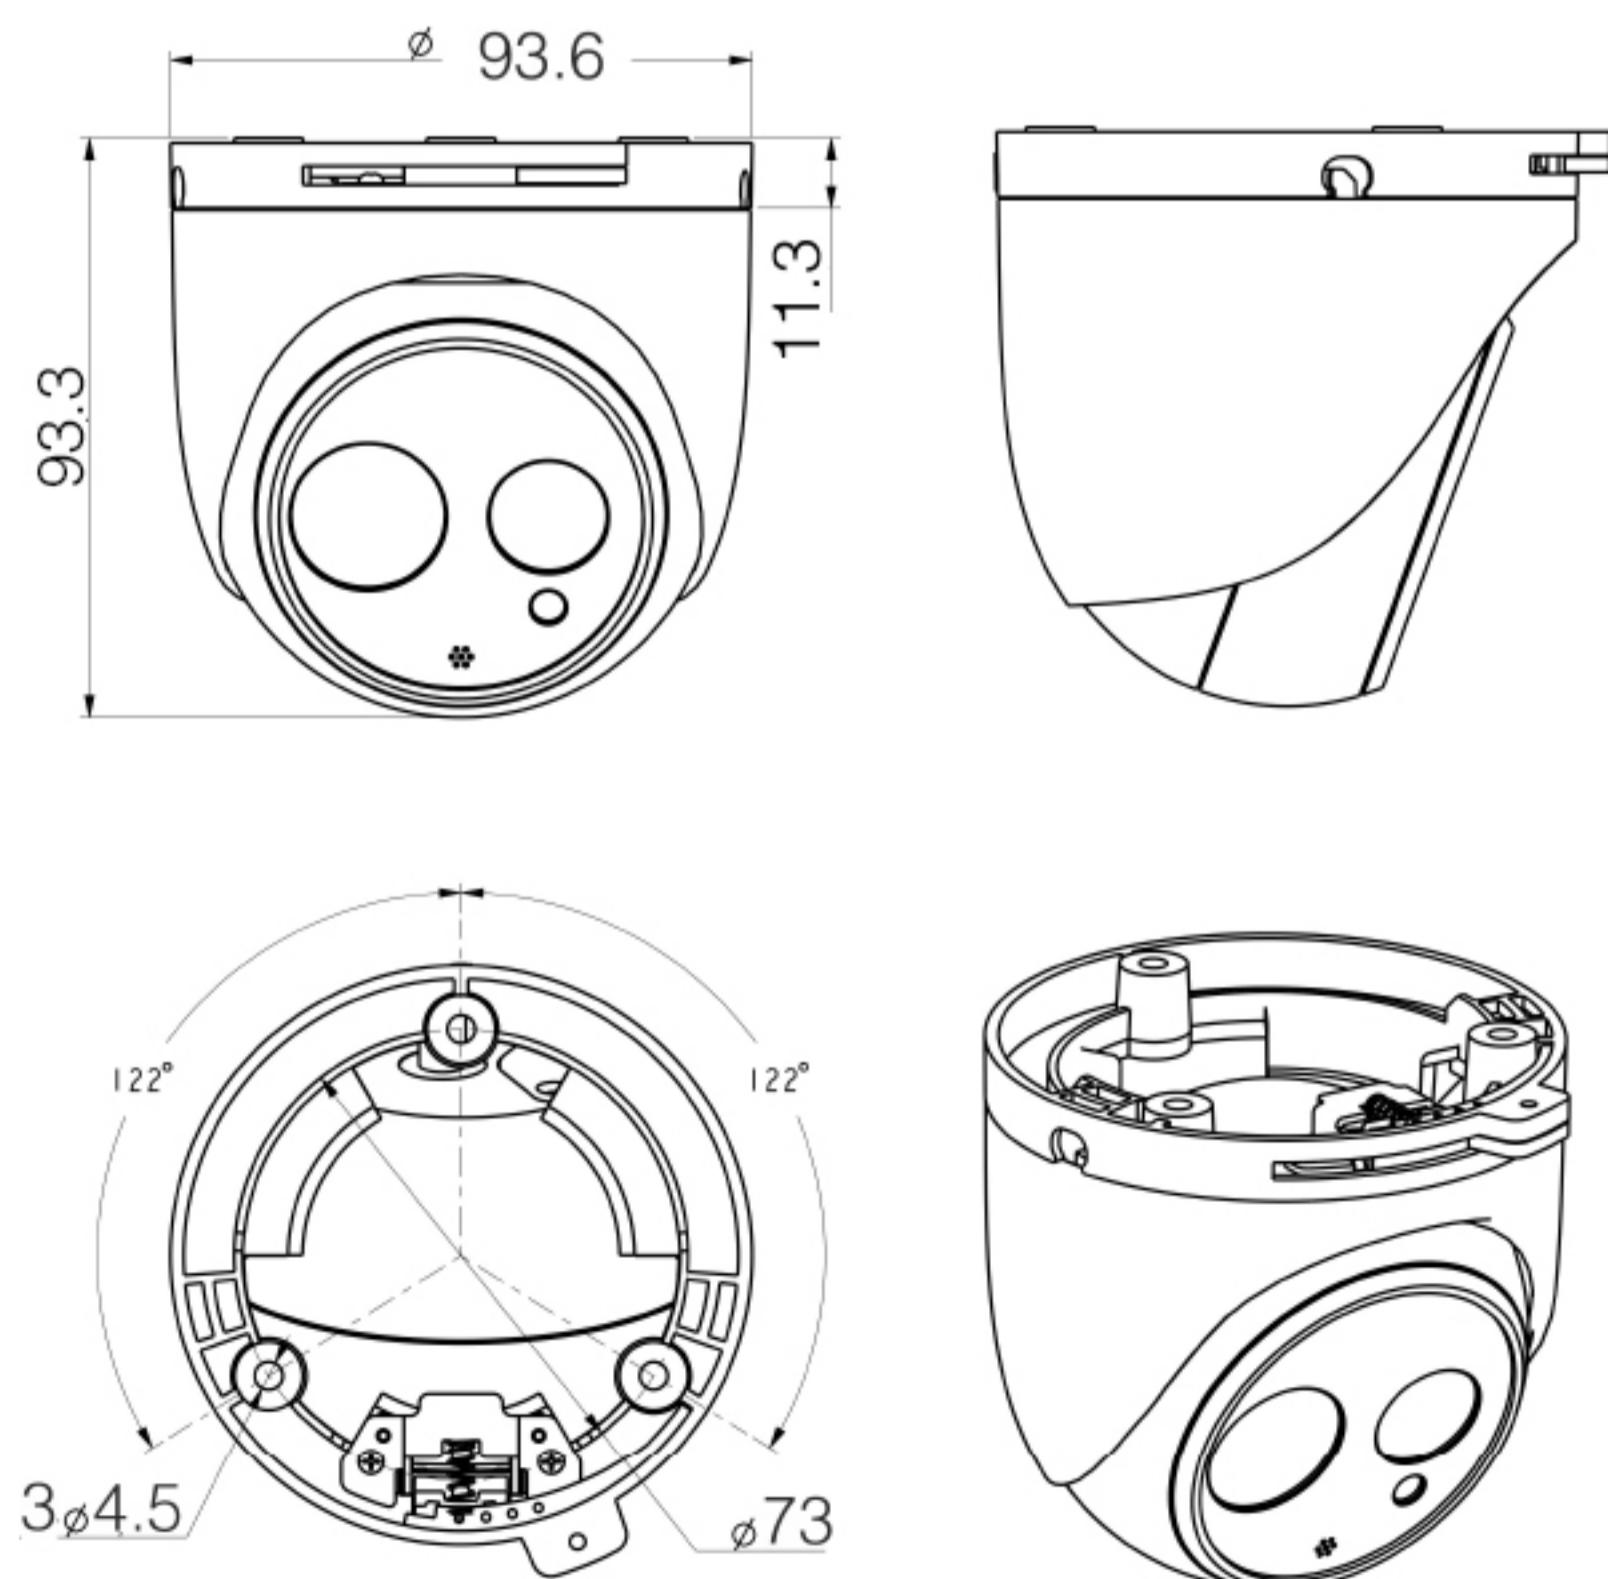

Dimensions

Units: mm

Specifications

Model	IPC2411-HN-SIR
Camera	
Image Sensor	1/3" progressive scan CMOS
Pixels	4.0 Megapixel
Min. Illumination	Color: 0.05lux @ (F1.6, AGC ON) B/W: 0lux with IR
Shutter Speed	1 ~ 1/30,000s
Day / Night	Auto (ICR) / Color / B/W
Wide Dynamic Range	Digital WDR
S/N Ratio	>50dB
White Balance	Auto / Manual
Gain Control	Auto / Manual
Backlight Compensation	Off / WDR / BLC / HLC
Lens	
Mount Type	M12
Focal Length	2.8mm (-L0280) / 3.6mm (-L0360) / 6mm (-L0600) / 8mm (-L0800)
Angle of View	101.2° (-L0280) / 78.6° (-L0360) / 53.2° (-L0600) / 36.8° (-L0800)
Adjustment Range	Pan: 0° ~ 360° / Tilt: 0° ~ 85° / Rotation: 0° ~ 360°
Infrared	
IR Distance	30m
IR Intensity	Smart IR
Video	
Compression	H.265 / H.264 / MJPEG
Image Resolution	Main stream: 2592x1520 Secondary stream: D1
Frame Rate	Main stream: 2592x1520@20fps, 2048x1520@25fps, 1080p@30fps Secondary stream: D1@30fps
Bitrate	64kbps ~ 16Mbps
Bitrate Control	VBR / CBR
Dual-stream	Supported
Caption	Date and time / Alarm / Customized
Privacy Masking	Up to 4 zones
Motion Detection	Up to 4 zones
ROI	Supported
Digital Noise Reduction	3D noise reduction
Digital Defog	Supported
Image Flip	Flip / Mirror / Rotation at 90°, 180°, 270°
Audio	
Compression	G.711a / G.711u / ADPCM / G.722 / AAC-LC
Bitrate	32kbps ~ 64kbps
Audio Function	Bi-directional audio / AEC / Mixed audio recording / Dumb / Mute
Network	
Network Protocols	TCP/IP, UDP, HTTP, DHCP, DNS/DDNS, RTP/RTCP, RTSP, PPPoE, FTP, VSIP, UPnP, 802.1x, NAT, QoS, SMTP, IPv4, IPv6 (optional)
User Interface	IPC Control (IE, Firefox, Chrome)
Max. User Access	Max. 10 Users (includes 2 internal)
Application Programming	ONVIF (Profile S, Profile G), GB/T 28181-2011, API, CGI
Automatic Network Replenishment (ANR)	Supported
Alarm	
Alarm Triggers	Alarm input / Network disconnect / Disk full / Disk error
Intelligent	Motion detection / Tampering / Guard line / Enter guard area / Exit guard area
Alarm Events	Alarm report / Recording / Text overlay / Snapshot / External output / Email notice / Acoustic alarm
Interfaces	
Ethernet	10/100M, RJ45 interface
Audio In / Out	2 x Line in / 1 x Line out / 1 x Built-in Mic
Control	1 x RS485
Alarm In / Out	1 x Input / 1 x Output
Video Out	1 x BNC, 1.0V [p-p] / 75Ω
Memory Slot	TF card slot, supports up to 128GB
Environmental	
Operating Temperature	-40°C ~ 60°C / -40°F ~ 140°F
Operating Humidity	10% ~ 95%
Protection Level	IP66
Electrical	
Power	12V DC ± 10% / PoE (IEEE802.3af)
Power Consumption	Max. 11W
Mechanical	
Weight	1kg / 2.2lb (Gross Weight)
Dimensions	Φ93.6 × 93.3mm / Φ3.69" × 3.68"