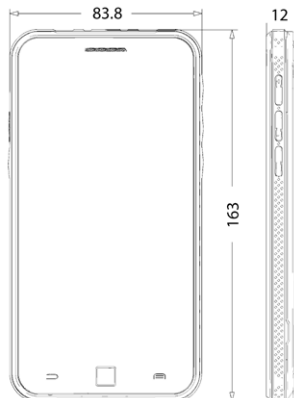

Abundant functions and features

- Android 5.0 OS, supports third party app
- 5.5" 1080p HD IPS screen display
- Supports location function by GPS, GLONASS, Beidou

Dimensions

Units:mm

Specifications

	IPW200-P1BD
System	
Operating System	Android 5.0 64bit OS
Processor	Qualcomm 8 core 1.5GHz
RAM	2GB
Video	
Compression Format	H.264
Image Resolution	Main stream: 1080p Secondary stream: D1
Frame Rate	Main stream: 1080p@30fps Secondary stream: D1@25fps
Bitrate	64Kbps ~ 8Mbps
Dual Streams	Supported
Caption	Date&Time / Customized
Audio	
Compression Format	G.711a / G.7221c / ADPCM / AMR
Coding Rate	12Kbps ~ 64Kbps
Audio Function	Bi-directional audio / AEC / Mixed audio recording / Dumb / Mute
Display	
Size	5.5"
Resolution	1920 x 1080
Technology	IPS screen, visible under the sun
Touch Screen	5 point touch, supports gloves mode
Camera	
Main Camera	13MP, Auto focus, Flashlight, Snapshot
Front Camera	8MP
Network	
2G	GSM: B2 / B3 / B5 / B8 CDMA: BC0
3G	WCDMA: B1 / B2 / B5 / B8 TD-SCDMA: B34 / B39 EVDO: BC0
4G	FDD-LTE: B1 / B3 / B7 TD-LTE: B38 / B39 / B40 / B41
Wi-Fi	802.11 b/g/n 2.4G
Bluetooth	Bluetooth 4.0
NFC	Supported
Location Technology	GPS, GLONASS, Beidou
Storage	
ROM	16G
External Memory	MicroSD (up to 128G)
Interface	
Shortcut Button	PTT, Alarm
Audio In / Out	Built-in Mic, Built-in Speaker, 1 x 3.5mm Stereo Earjack
SIM	2 x Micro SIM slot
Extension	1 x Private extension interface
USB	1 x Micro USB2.0
Protection	
Ingress Protection Rating	IP67
Shock Protection	1.5 meters drop
Battery	
Capacity	4000mAh
Replaceable	Supported
Built-in Camera Usage Time (Hours)	4G (on) Screen on: Up to 5h Screen off: Up to 8h WIFI (on) Screen on: Up to 4h Screen off: Up to 7h 4G (off) / WIFI (off) Screen on: Up to 6h Screen off: Up to 10.5h
External Camera (720p) Usage Time (Hours)	4G (on) Screen on: Up to 2.3h Screen off: Up to 2.8h WIFI (on) Screen on: Up to 2.1h Screen off: Up to 2.5h 4G (off) / WIFI (off) Screen on: Up to 2.4h Screen off: Up to 2.9h
External Camera (1080p) Usage Time (Hours)	4G (on) Screen on: Up to 1.1h Screen off: Up to 1.4h WIFI (on) Screen on: Up to 1h Screen off: Up to 1.3h 4G (off) / WIFI (off) Screen on: Up to 1.2h Screen off: Up to 1.4h
Mechanical	
Weight	237.7g (including battery)
Dimensions	163mm x 83.8 x 12mm
Accessories	
Standard	Power adapter, USB cable, Battery, Headset
Optional	Additional battery, External battery module, Button / Badge camera, Ear-hook camera, DV adaptor